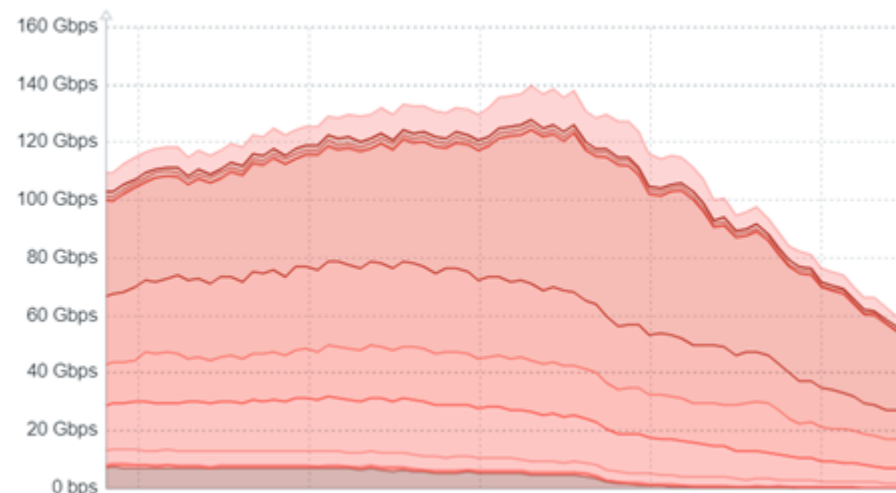

IX.KG

New Opportunities

About us:

IX.KG – is independent internet traffic exchange point with enhanced participation of international content delivery networks.

KG-IX Summary Traffic

KG-IX Summary Traffic

Microsoft