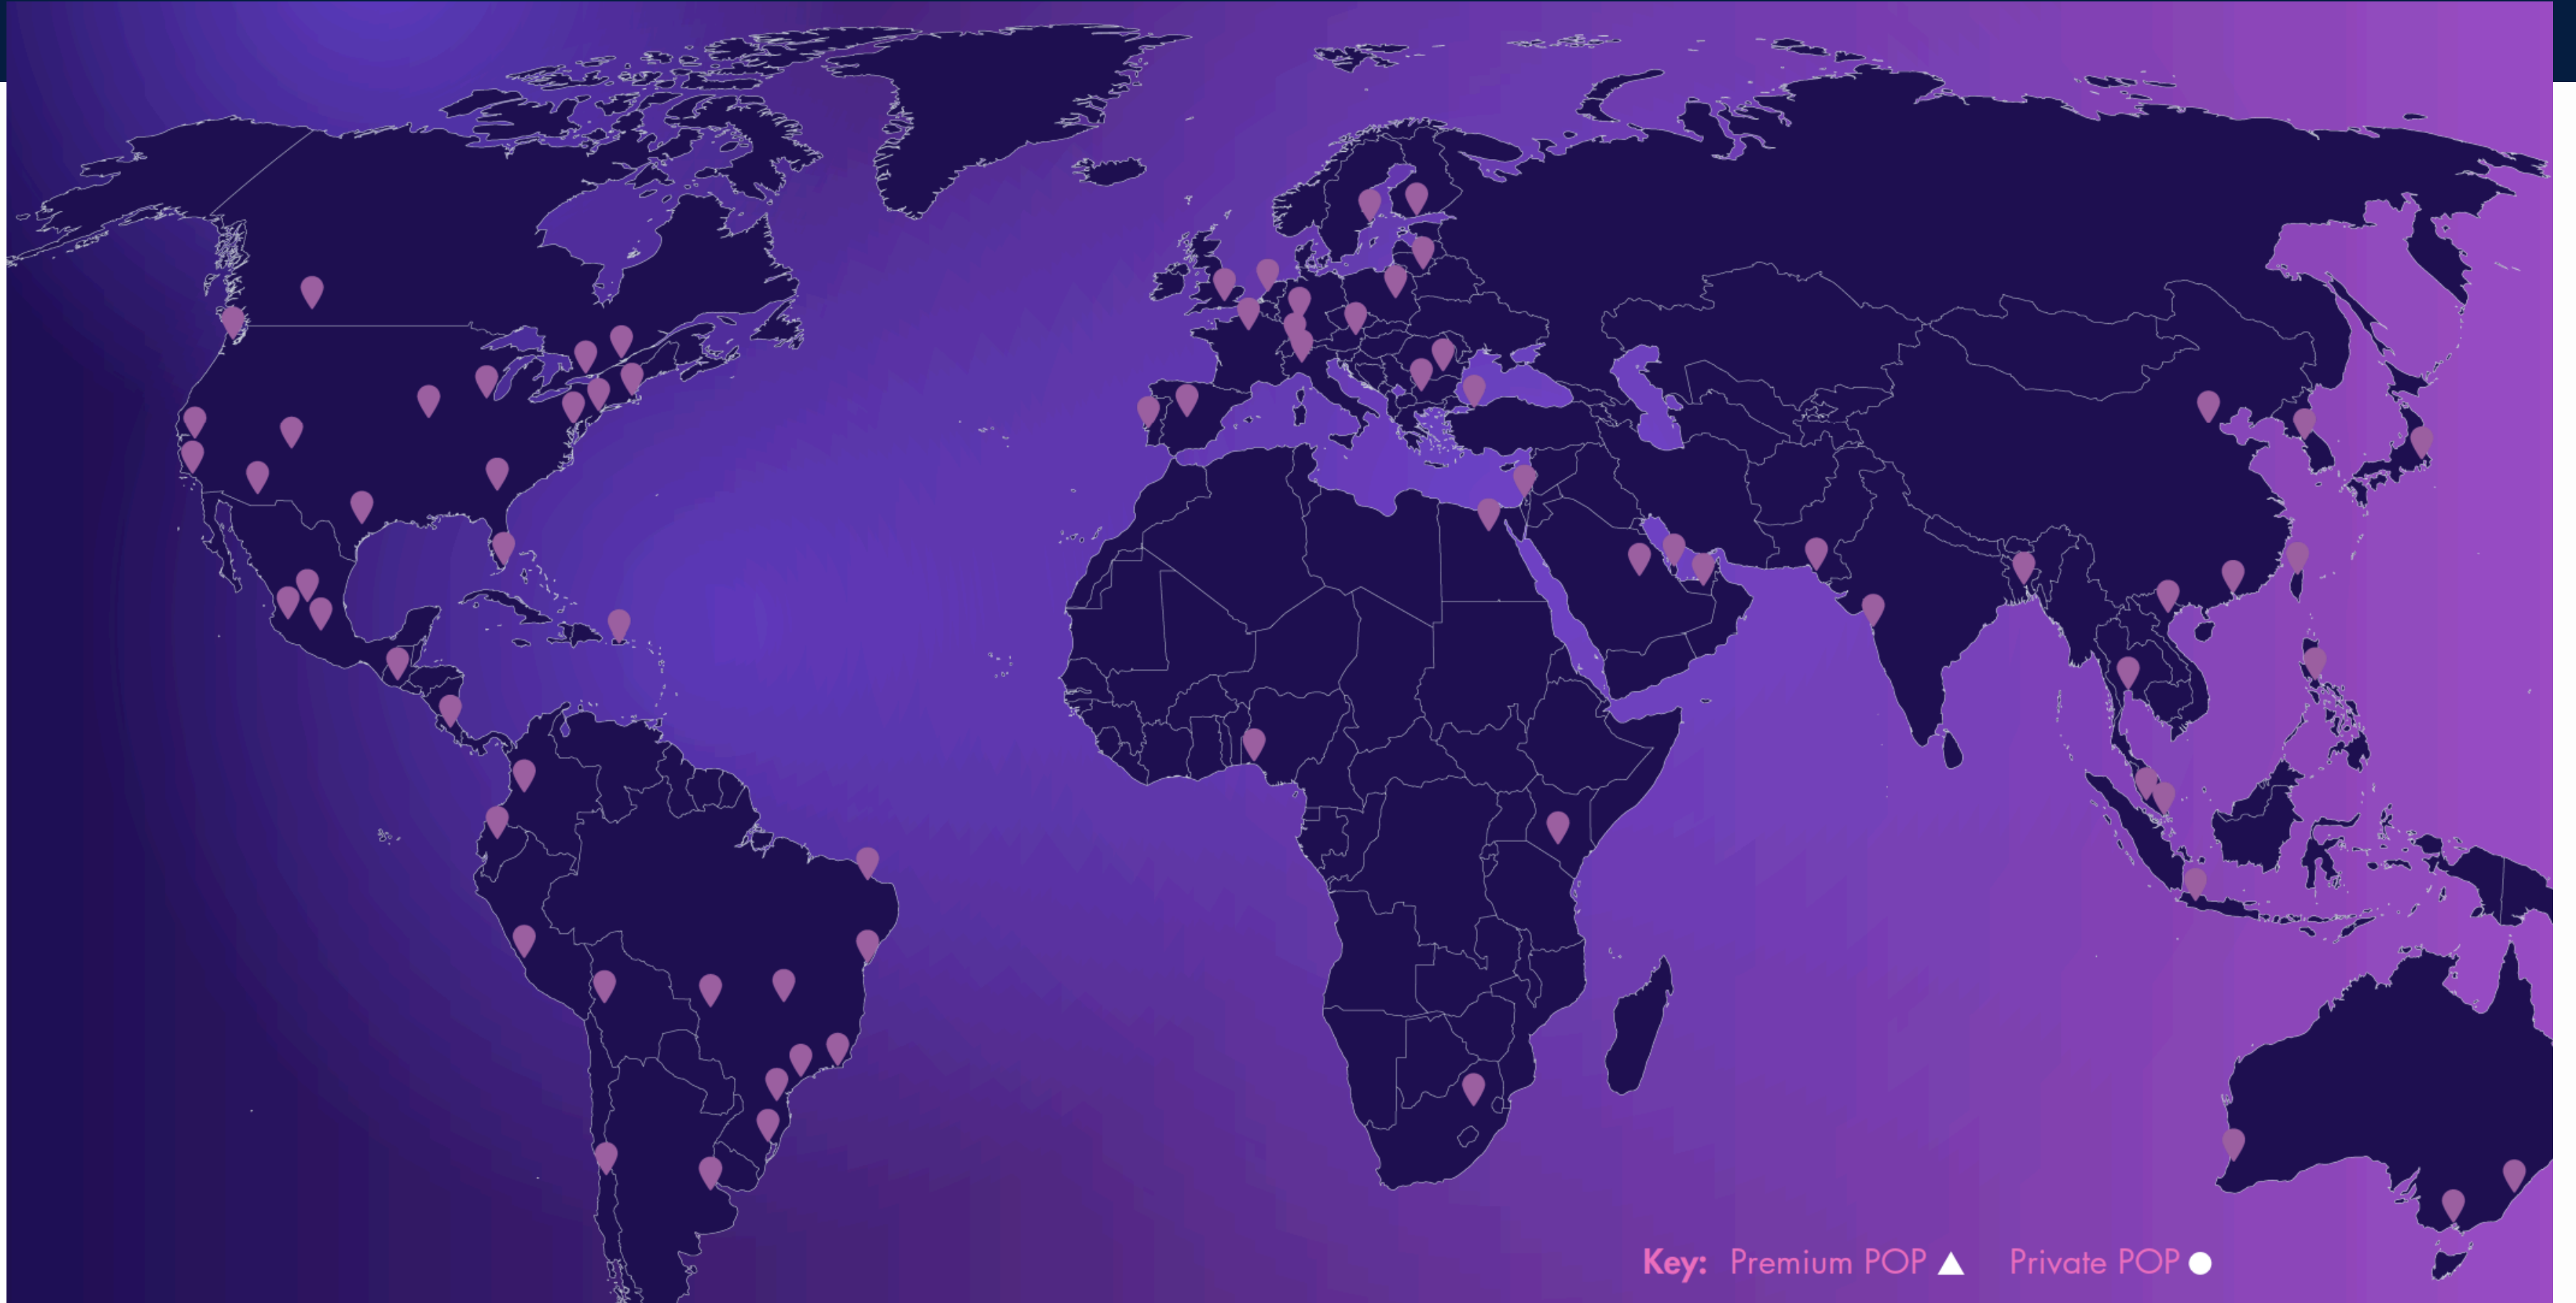

IX.KG

New Opportunities

About us:

IX.KG – is independent internet traffic exchange point with enhanced participation of international content delivery networks.

KG-IX Summary Traffic

KG-IX Summary Traffic

Microsoft

- Elcat
- Nur Telecom
- IpNet
- MegaLine
- SkyNet
- NeoTelecom
- TTC
- KT
- TNS+

The largest traffic sources in the world.

8.8.8.8 (Google public DNS)

Random sample of RIPE Atlas Probes from each country were asked:

"Which specific instance of Google Public DNS responds when you query anycast 8.8.8.87"

This is one way of looking at the natural Internet watersheds that surround Central Asia.

Central Asia is the natural meeting place of FIVE different Internet watersheds.

Kyrgyzstan ↔ Uzbekistan

Same 'KZ-RU-KZ' ping-pong that we saw before

Routing wars: two Russian operators docking in Stockholm (yet another long way)

Why is it when something happens, it's always you three?