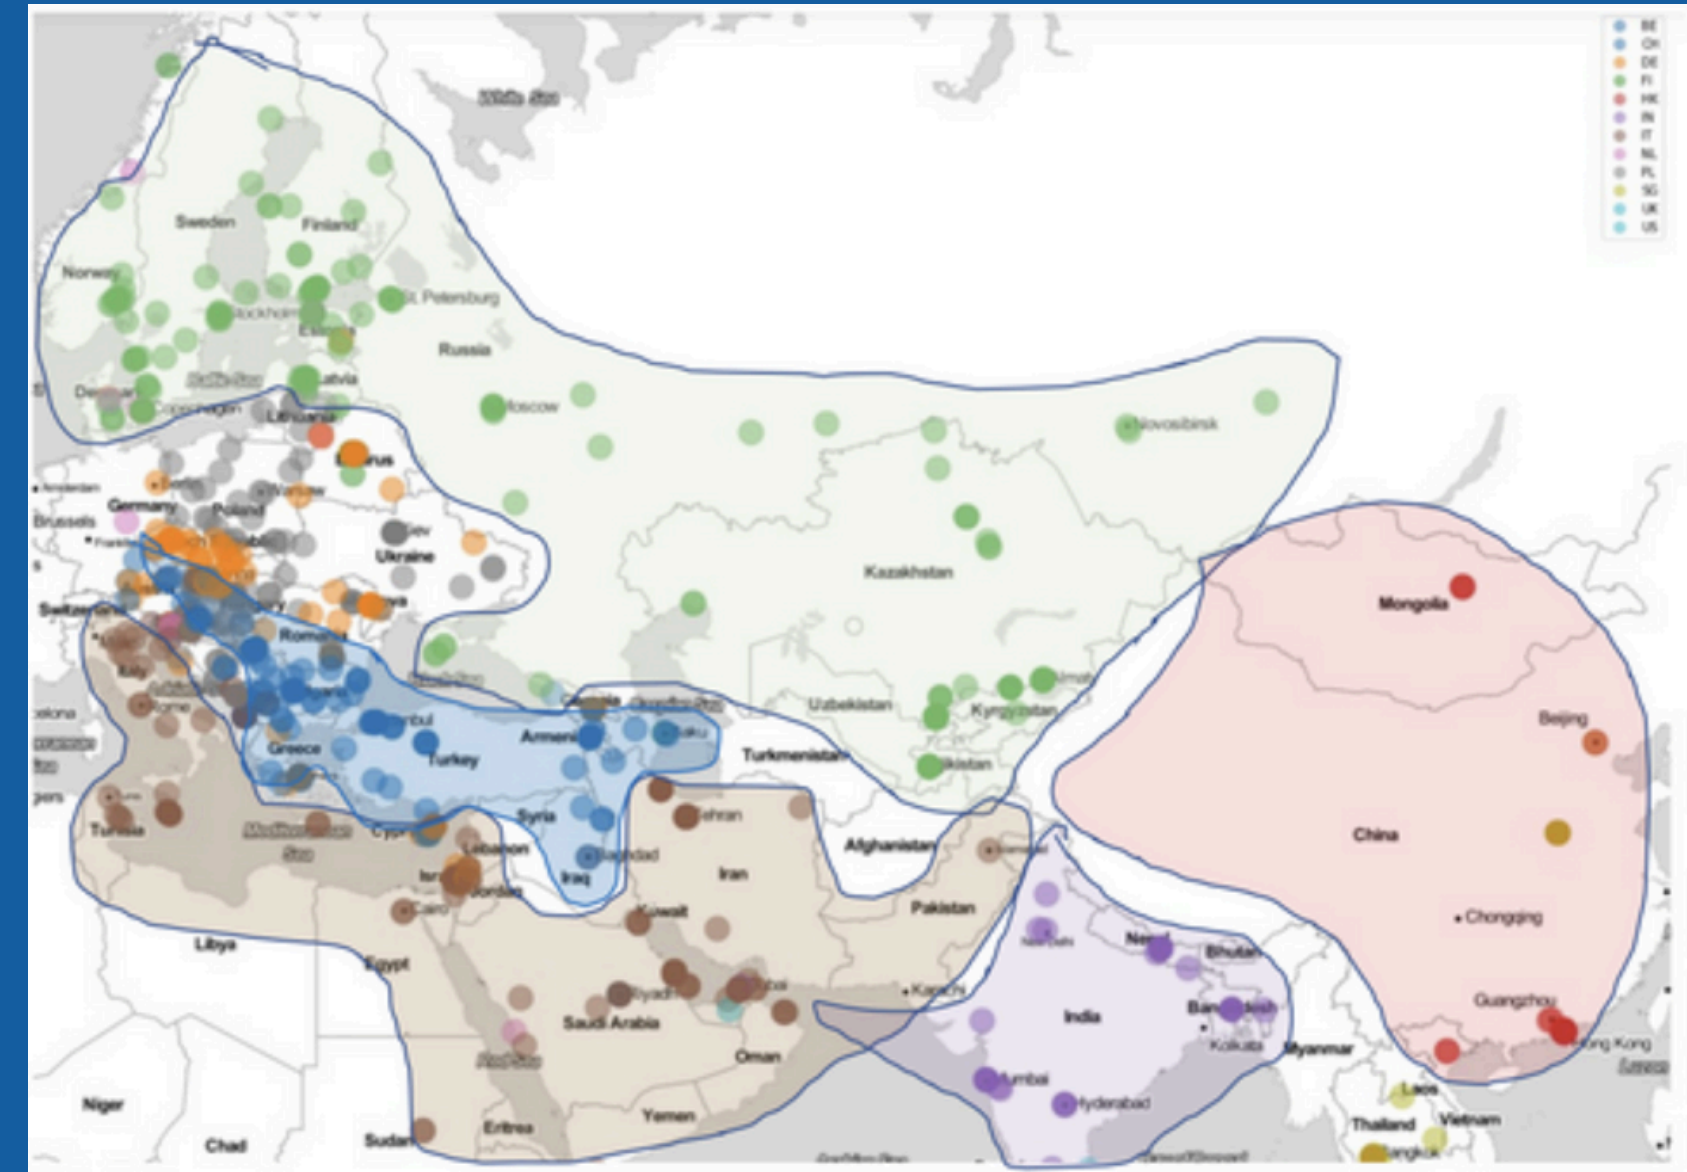

Alphabet

Metaverse

CORE:dnnow

RIPE ATLAS

ANCHORS

EDGE
LEHT

PCH
Packet Clearing House

Our Customers:

- Elcat
- Nur Telecom
- IpNet
- MegaLine
- SkyNet
- NeoTelecom
- TTC
- KT
- TNS+

The largest traffic sources in the world.

8.8.8.8 (Google public DNS)

Random sample of RIPE Atlas Probes from each country were asked:

"Which specific instance of Google Public DNS responds when you query anycast 8.8.8.87"

This is one way of looking at the natural Internet watersheds that surround Central Asia.

Central Asia is the natural meeting place of FIVE different Internet watersheds.

Kyrgyzstan ↔ Uzbekistan

Same 'KZ-RU-KZ' ping-pong that we saw before

Routing wars: two Russian operators docking in Stockholm (yet another long way)

Why is it when something happens, it's always you three?